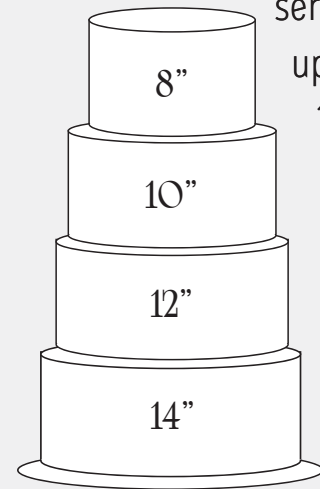

Cake servings depend on how large you cut the pieces. Cake servings listed are based on 1" x 2" slices. Our cakes average 5" - 6" tall. Tiered cakes average 4.5" - 5.5" tall per tier. All cakes are 3 layers of cake with buttercream filled layers.

up to 50 servings

up to 62 servings

up to 94 servings

up to 134 servings

up to 42 servings

up to 58 servings

tiered cake sizes...

up to 74 servings

up to 118 servings

up to 172 servings

serves
up to
80

serves
up to
130

serves
up to
196

serves
up to
138

serves
up to
208

403.585.5139 
info@sweetnd.ca 
www.sweetnd.ca 
sweetndcc 
@sweetndcc 