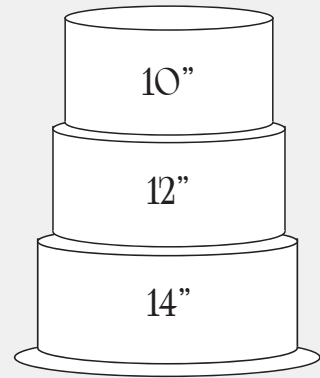

up to 172 servings