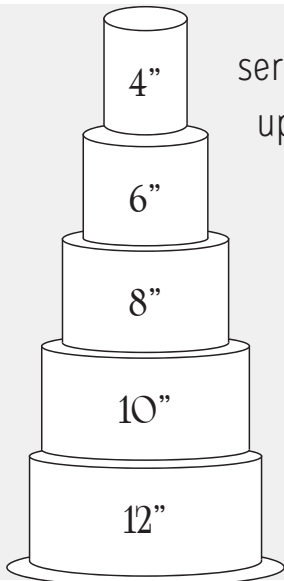

Cake servings depend on how large you cut the pieces. Cake servings listed are based on 1" x 2" slices. Our cakes average 5" - 6" tall. Tiered cakes average 4.5" - 5.5" tall per tier. All cakes are 3 layers of cake with buttercream filled layers.

up to 50 servings

up to 62 servings

up to 94 servings

up to 134 servings

up to 42 servings

up to 58 servings

tiered cake sizes...

up to 74 servings

up to 118 servings

up to 172 servings

serves
up to
80

serves
up to
130

serves
up to
196

serves
up to
138

serves
up to
208

403.585.5139 
info@sweetnd.ca 
www.sweetnd.ca 
sweetndcc 
@sweetndcc 