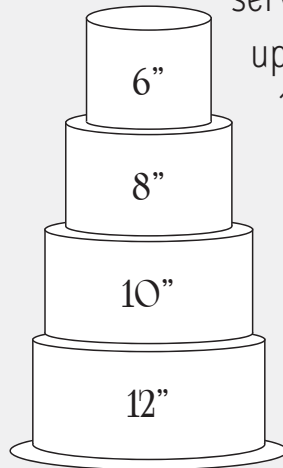

Cake servings depend on how large you cut the pieces. Cake servings listed are based on 1" x 2" slices. Our cakes average 5" - 6" tall. Tiered cakes average 4.5" - 5.5" tall per tier. All cakes are 3 layers of cake with buttercream filled layers.

up to 50 servings

up to 62 servings

up to 94 servings

up to 134 servings

up to 42 servings

up to 58 servings

tiered cake sizes...

up to 74 servings

up to 118 servings

up to 172 servings

serves
up to
80

serves
up to
130

serves
up to
196

serves
up to
138

serves
up to
208

403.585.5139 
info@sweetnd.ca 
www.sweetnd.ca 
sweetndcc 
@sweetndcc 