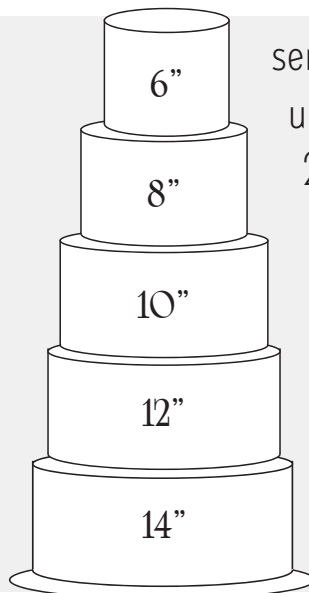

Cake servings depend on how large you cut the pieces. Cake servings listed are based on 1" x 2" slices. Our cakes average 5" - 6" tall. Tiered cakes average 4.5" - 5.5" tall per tier. All cakes are 3 layers of cake with buttercream filled layers.

up to 50 servings

up to 62 servings

up to 94 servings

up to 134 servings

up to 42 servings

up to 58 servings

tiered cake sizes...

up to 74 servings

up to 118 servings

up to 172 servings

serves
up to
80

serves
up to
130

serves
up to
196

serves
up to
138

serves
up to
208

403.585.5139 
info@sweetnd.ca 
www.sweetnd.ca 
sweetndcc 
@sweetndcc 